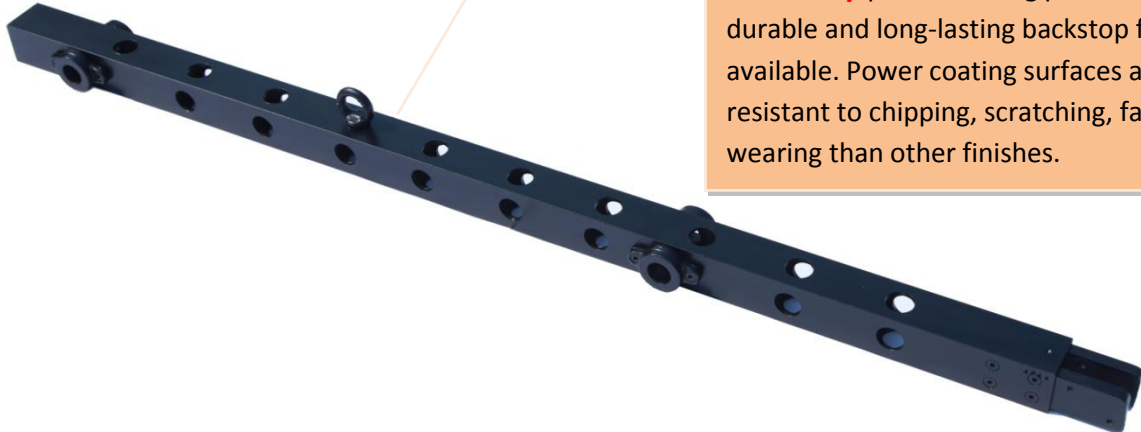

Square Jib

2.5 Square jib 15 ft 3 Booms

Aesthetics-Powder coat produces a much better finish.

Durability-power coating provides the most durable and long-lasting backstop finish available. Power coating surfaces are more resistant to chipping, scratching, fading & wearing than other finishes.

L Head 2 Motors [PAN & TILT]

Special Ring for unlimited Round

High Quality motors with al shell

High torque, smooth movement, ultra quiet with auto locks connector and 17 mm diameter gear of mod0.6Mod

Steelgears 95 mm diameter gear of 0.6 Mod

Camera base plate

Aesthetics-Powder coat produces a much better finish.

Singleman Controller

Strong Steel Made Jack

Antislip Handle

Sensitive Joystick Control

Stepless speed regulation for each channel

Automatic Rotation

**Road Clamp
25 mm Rope**

3 Wheels Jib Mounting Stand

Wire Set

This wire rope has a thimble secured by an eye splice

Jib Crane Mounting 7 Inches LCD Monitor

Worldtech 7 inch LCD, AC Adaptor & LCD case cover