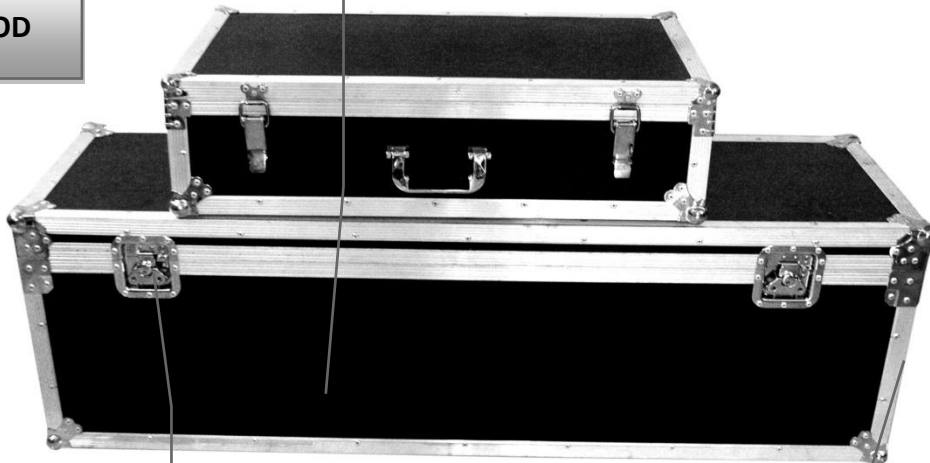

17 M Wire

**STRONG STEEL
MADE JACK**

**HIGH QUALITY
COPPER WIRE**

2 Wooden Boxes

**WATERPROOF
PLYWOOD**

**STRONG LOCK
SYSTEM**

**ALUMINIUM
ANGLES FOR
DURABILITY**

Jib Crane price as under: