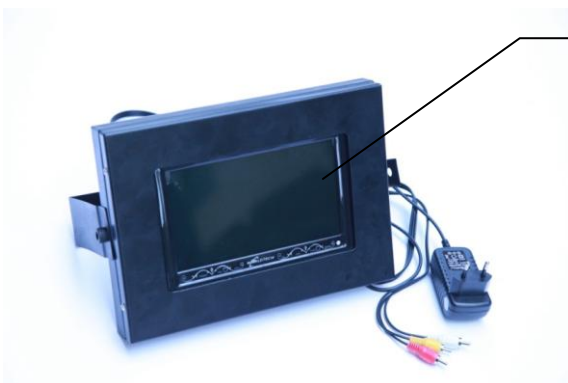

Camera base plate

Aesthetics-Powder coat produces a much better finish.

Singleman Controller

Strong Steel Made Jack

Antislip Handle

Sensitive Joystick Control

Stepless speed regulation for each channel

Automatic Rotation

**Road Clamp
25 mm Rope**

3 Wheels Jib Mounting Stand

Wire Set

This wire rope has a thimble secured by an eye splice

Jib Crane Mounting 7 Inches LCD Monitor

Worldtech 7 inch LCD, AC Adaptor & LCD case cover