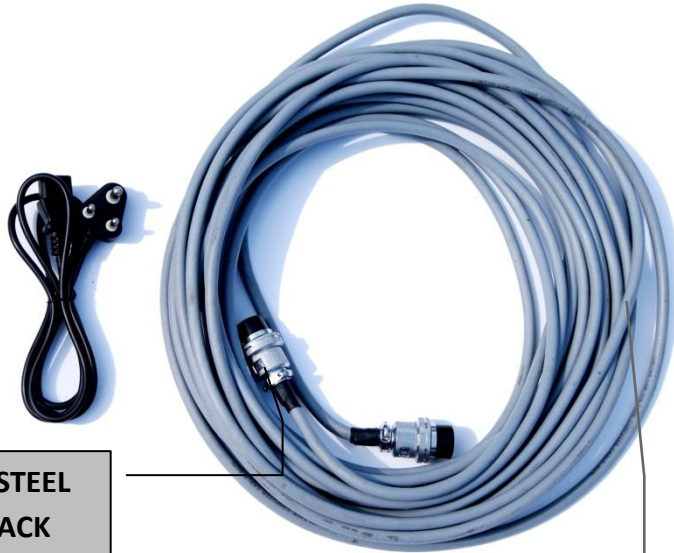

17 M Wire

**STRONG STEEL
MADE JACK**

**HIGH QUALITY
COPPER WIRE**