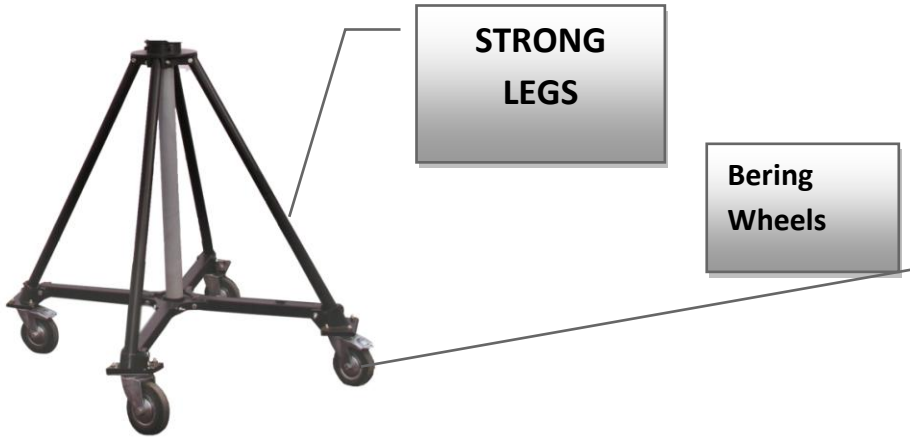

3 Wheels Jib Mounting Stand