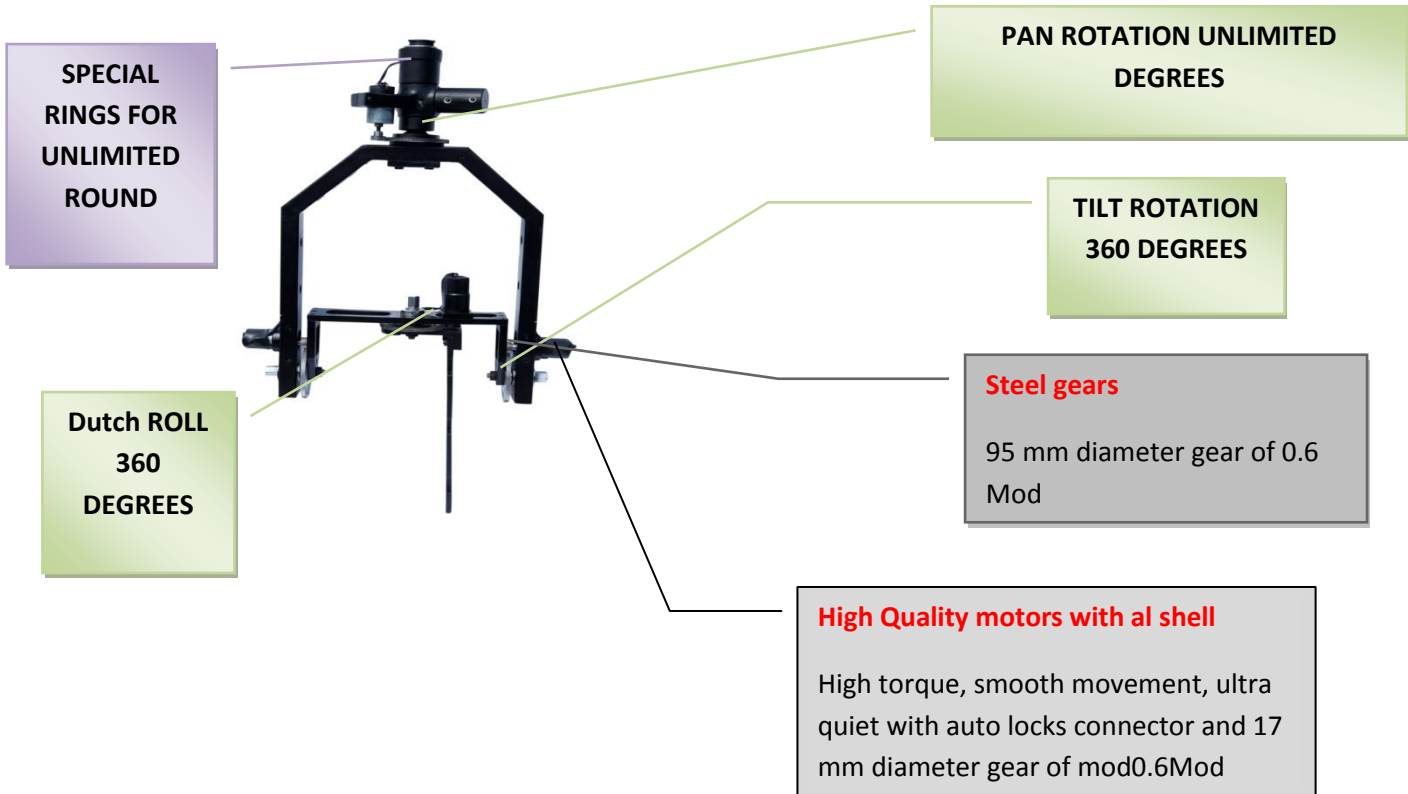

KANTA JIB CRANE PVT LTD

info@kantajibcrane.com , www.kantajibcrane.com

Triangle Jib

4 inches Triangle jib 32 ft 7 Booms

Aesthetics-Powder coat produces a much better finish.

Durability-power coating provides the most durable and long-lasting backstop finish available. Power coating surfaces are more resistant to chipping, scratching, fading & wearing than other finishes.

Digital Head 4 Motors [PAN, TILT & DUTCH]

Double Person Operating Controller (Support Sony + Panasonic camera)

Rear View

4 Wheels Jib Mounting Stand

Wire Set

This wire rope has a thimble secured by an eye splice

Jib Crane Mounting 7 Inches LCD Monitor

Worldtech 7 inch LCD, AC Adaptor & LCD case cover

17 M Wire

**STRONG STEEL
MADE JACK**

**HIGH QUALITY
COPPER WIRE**

3 Wooden Boxes

**WATERPROOF
PLYWOOD**

**STRONG LOCK
SYSTEM**