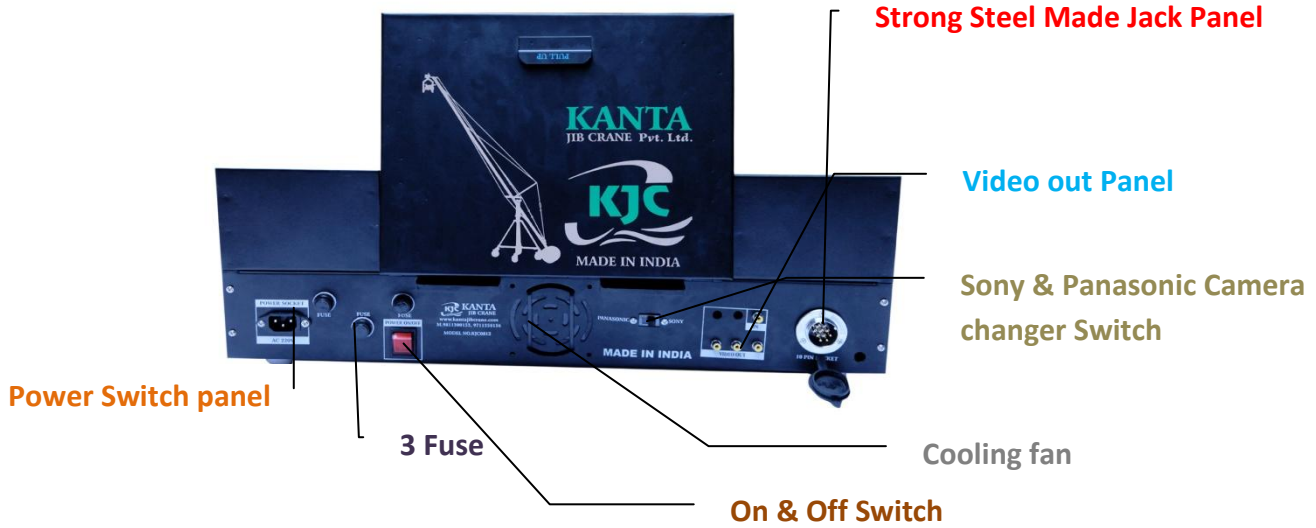

Digital Head 4 Motors [PAN, TILT & DUTCH]

Double Person Operating Controller (Support Sony + Panasonic camera)

Rear View

4 Wheels Jib Mounting Stand

Wire Set

This wire rope has a thimble secured by an eye splice

Jib Crane Mounting 7 Inches LCD Monitor

Worldtech 7 inch LCD, AC Adaptor & LCD case cover

17 M Wire

**STRONG STEEL
MADE JACK**

**HIGH QUALITY
COPPER WIRE**

3 Wooden Boxes

**WATERPROOF
PLYWOOD**

**STRONG LOCK
SYSTEM**