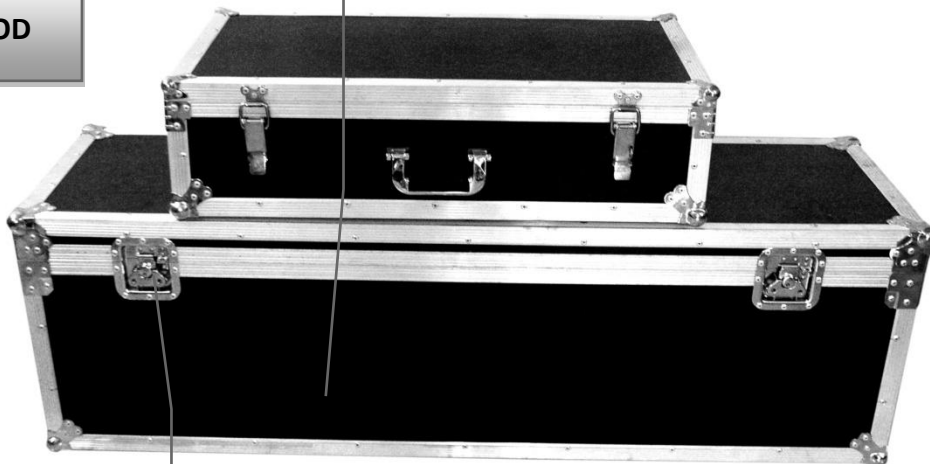

Jib Crane Mounting 7 Inches LCD Monitor

Worldtech 7 inch LCD, AC Adaptor & LCD case cover

17 M Wire

**STRONG STEEL
MADE JACK**

**HIGH QUALITY
COPPER WIRE**

3 Wooden Boxes

**WATERPROOF
PLYWOOD**

**STRONG LOCK
SYSTEM**