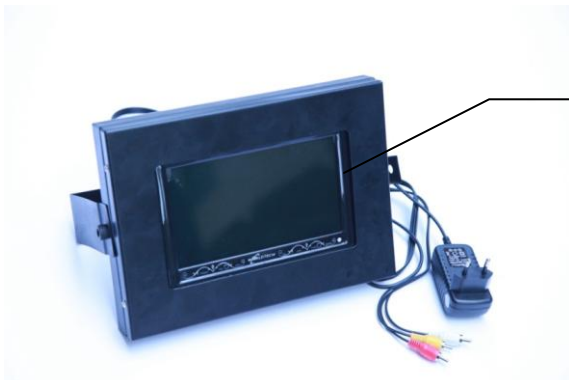

Digital Head 4 Motors [PAN, TILT & DUTCH]

Double Person Operating Controller (Support Sony + Panasonic camera)

Rear View

4 Wheels Jib Mounting Stand

Wire Set

This wire rope has a thimble secured by an eye splice

Jib Crane Mounting 7 Inches LCD Monitor

Worldtech 7 inch LCD, AC Adaptor & LCD case cover

17 M Wire

**STRONG STEEL
MADE JACK**

**HIGH QUALITY
COPPER WIRE**

3 Wooden Boxes

**WATERPROOF
PLYWOOD**

**STRONG LOCK
SYSTEM**