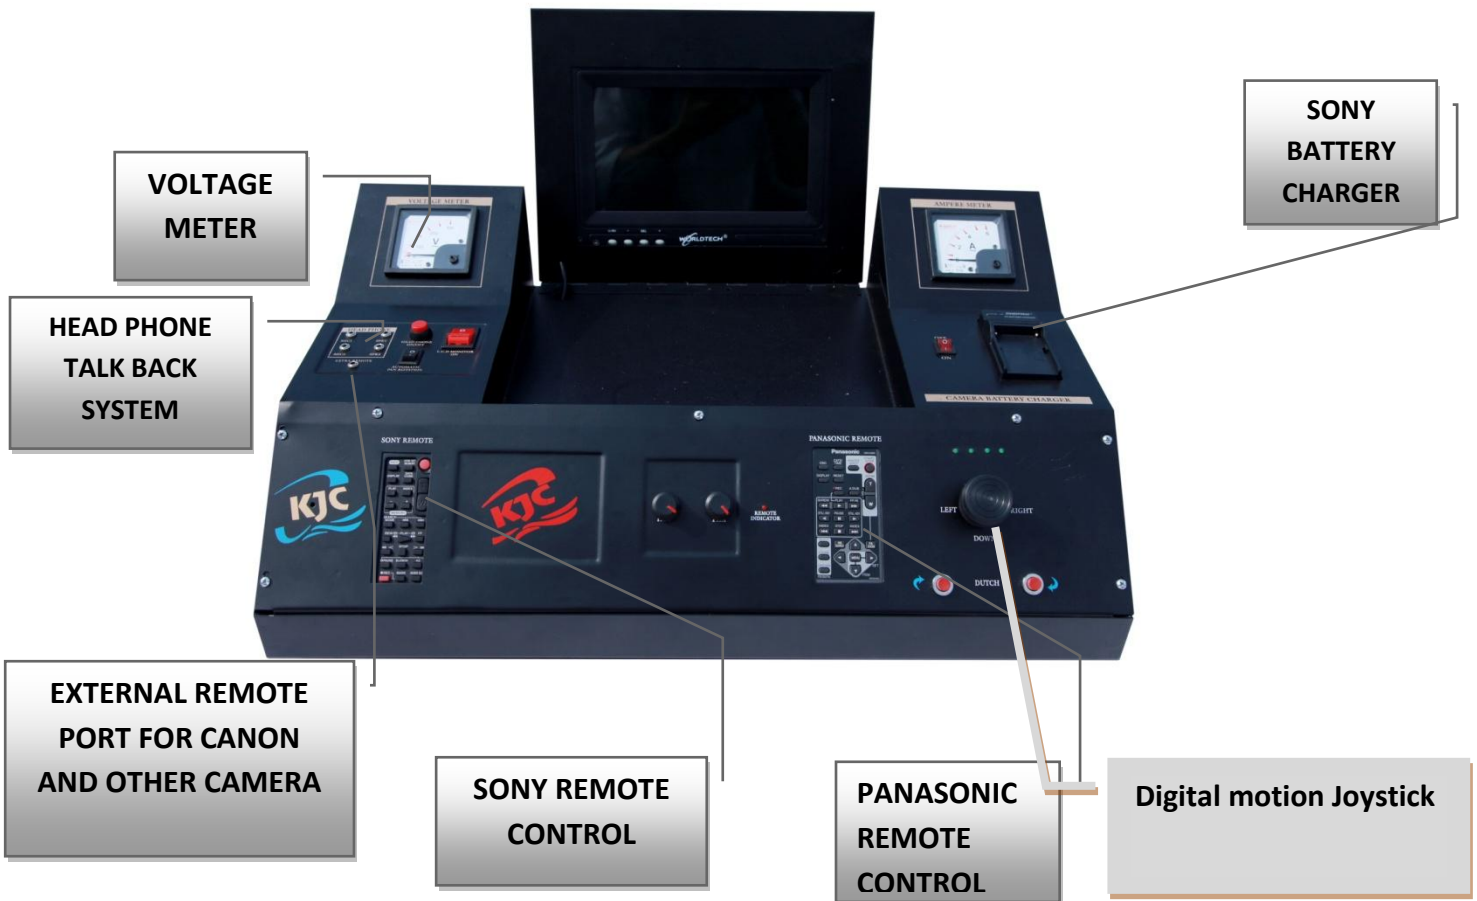

KANTA JIB CRANE PVT LTD

info@kantajibcrane.com , www.kantajibcrane.com

Triangle Jib

4 inches Triangle jib 32 ft 7 Booms

Aesthetics-Powder coat produces a much better finish.

Durability-power coating provides the most durable and long-lasting backstop finish available. Power coating surfaces are more resistant to chipping, scratching, fading & wearing than other finishes.

Digital Head 4 Motors [PAN, TILT & DUTCH]

Double Person Operating Controller (Support Sony + Panasonic camera)

Rear View

4 Wheels Jib Mounting Stand

Wire Set

This wire rope has a thimble secured by an eye splice

Jib Crane Mounting 7 Inches LCD Monitor

Worldtech 7 inch LCD, AC Adaptor & LCD case cover

17 M Wire

**STRONG STEEL
MADE JACK**

**HIGH QUALITY
COPPER WIRE**

3 Wooden Boxes

**WATERPROOF
PLYWOOD**

**STRONG LOCK
SYSTEM**