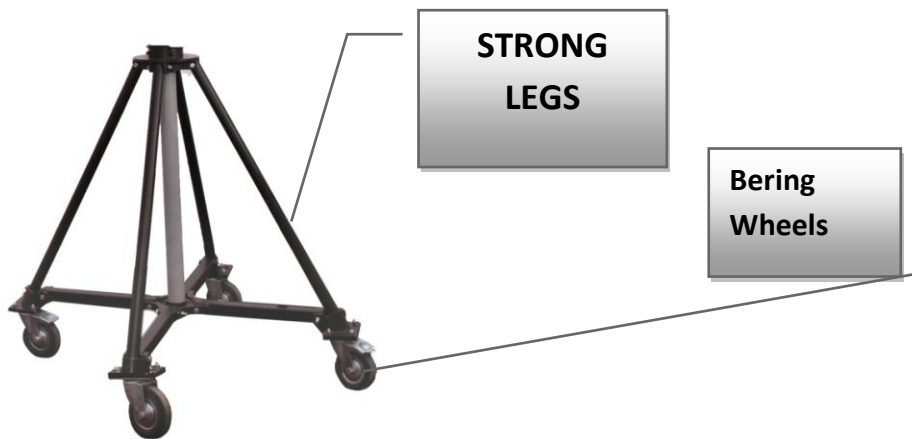

Digital Head 4 Motors [PAN, TILT & DUTCH]

Double Person Operating Controller (Support Sony + Panasonic camera)

Rear View

4 Wheels Jib Mounting Stand

Wire Set

This wire rope has a thimble secured by an eye splice

Jib Crane Mounting 7 Inches LCD Monitor

Worldtech 7 inch LCD, AC Adaptor & LCD case cover

17 M Wire

**STRONG STEEL
MADE JACK**

**HIGH QUALITY
COPPER WIRE**

3 Wooden Boxes

**WATERPROOF
PLYWOOD**

**STRONG LOCK
SYSTEM**