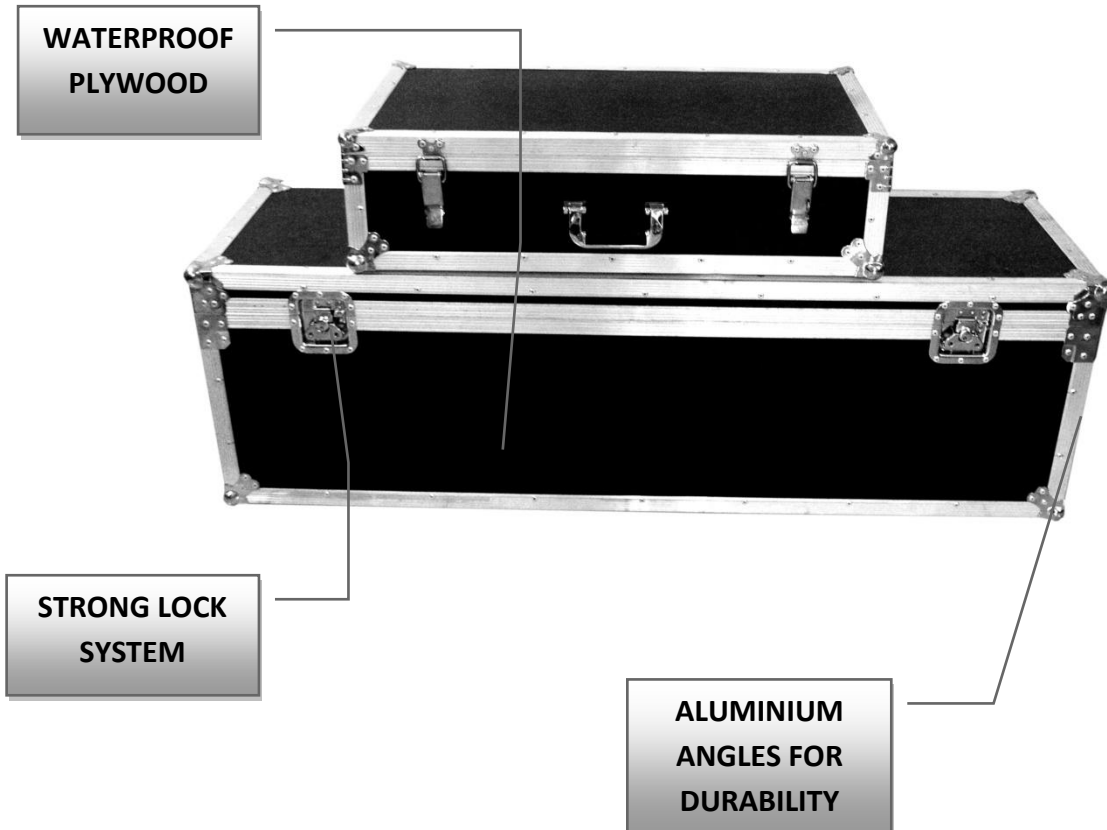

3 Wooden Boxes