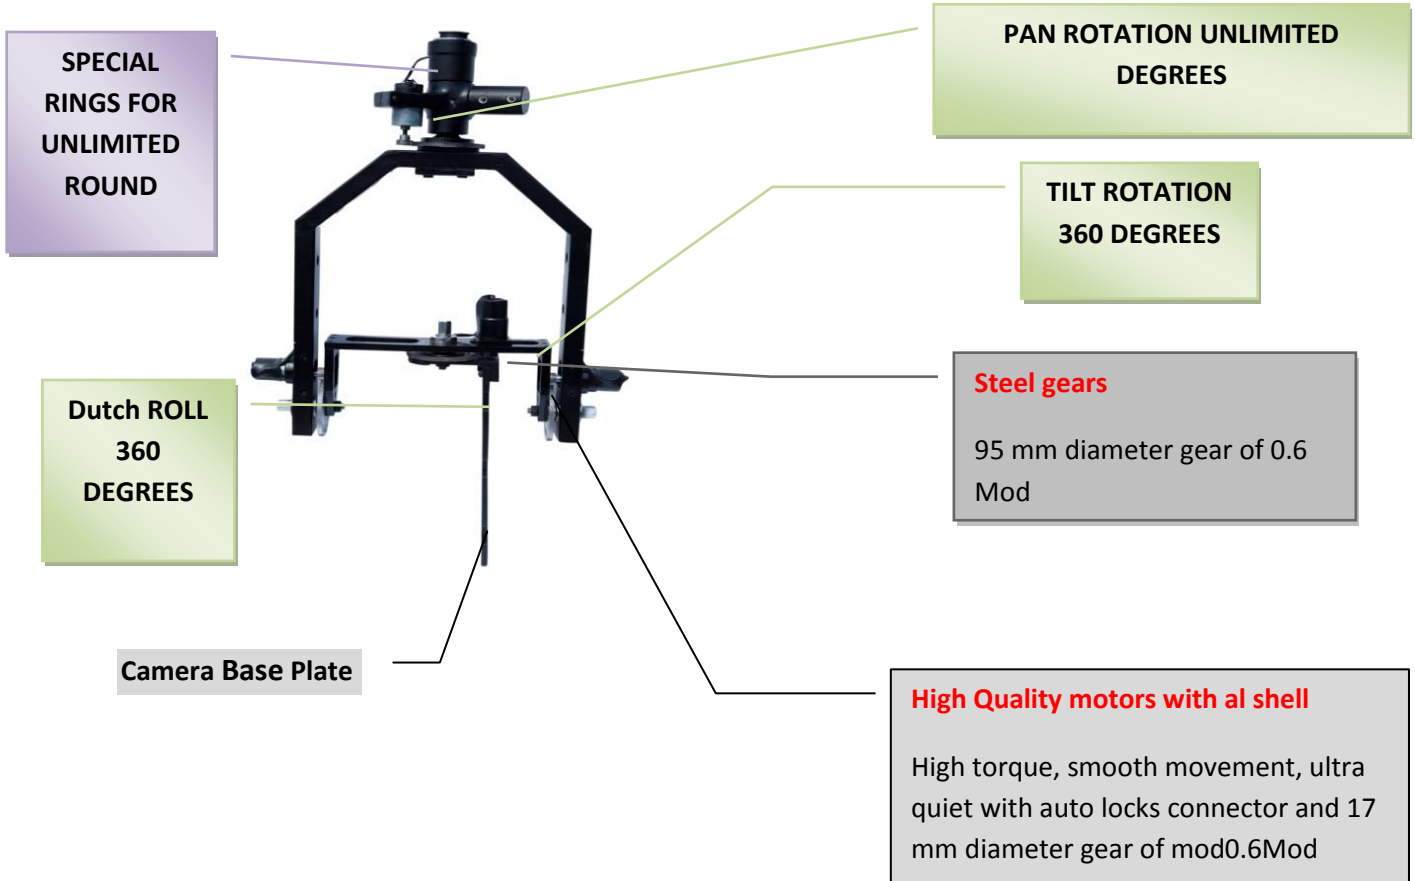

## Digital Head 4 Motors [PAN, TILT & DUTCH]

## Double Person Operating Controller (Support Sony + Panasonic camera)

## Jib Crane Mounting 7 Inches LCD Monitor

## 17 M Wire

**STRONG STEEL  
MADE JACK**

**HIGH QUALITY  
COPPER WIRE**