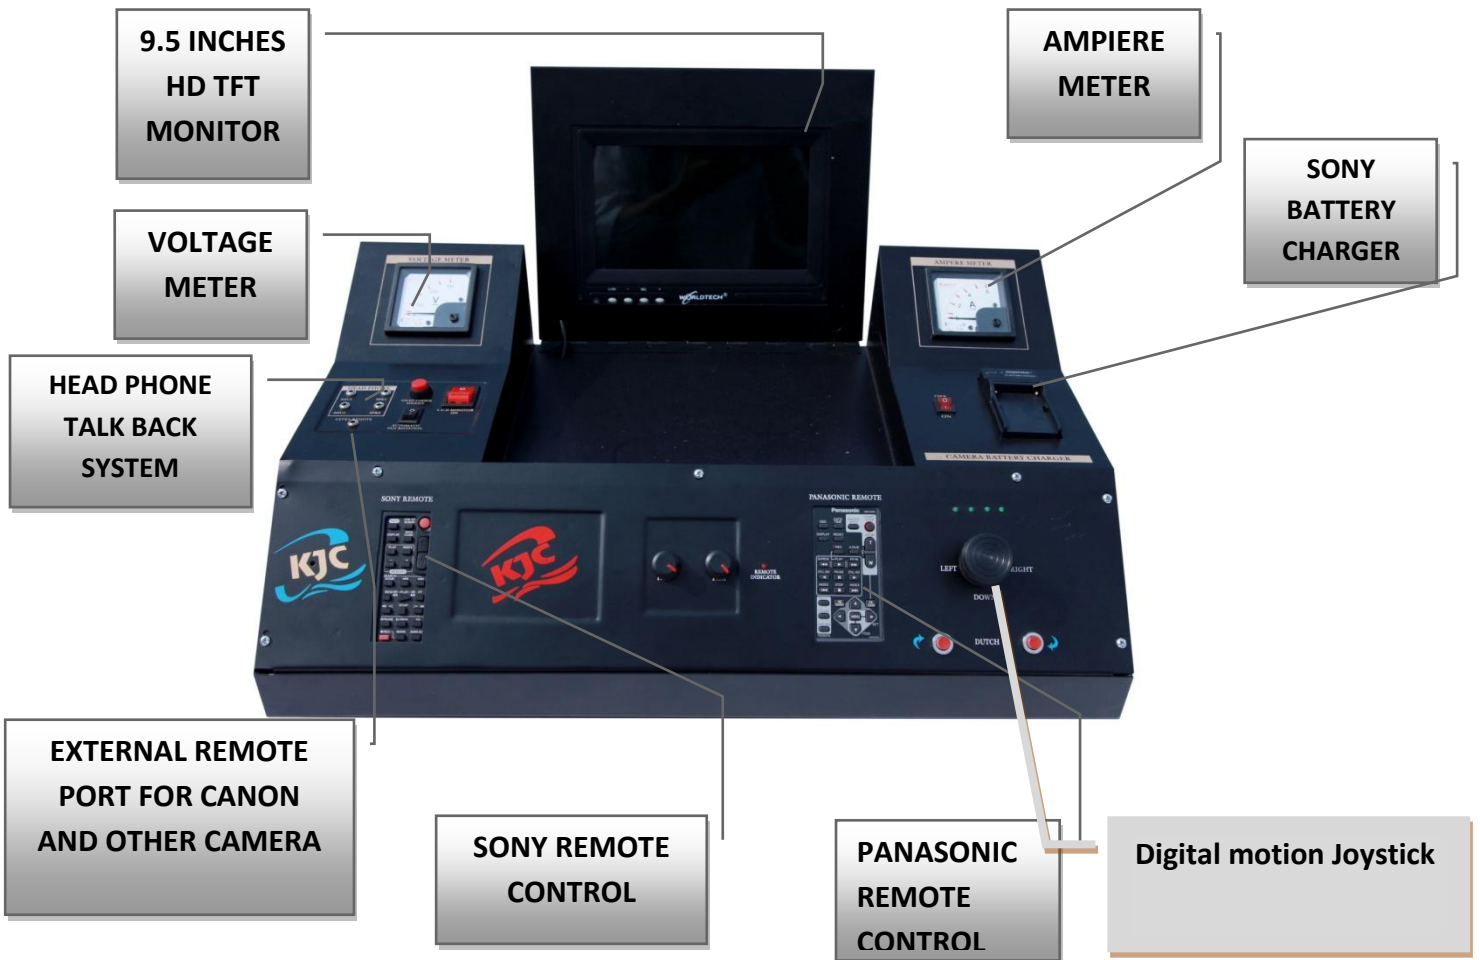

## Digital Head 4 Motors [PAN, TILT & DUTCH]

## Double Person Operating Controller (Support Sony + Panasonic camera)

## Jib Crane Mounting 7 Inches LCD Monitor